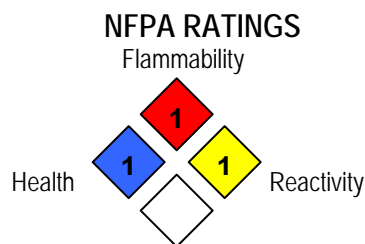

Shines, protects and seals wood surfaces

Made with a high content of carnauba wax, this aerosol polish brings out the glossy shine of wood furniture. The potent formula also contains a mix of mineral oils and silicone to seal wood pores and provide extra protection to extend the life of your furniture.

Use on:

- Wood Furniture
- Decorative Fixtures
- Leather
- Metal
- Paneling
- Tables
- Porcelain
- Plastic
- Desks
- Shelves
- Brass
- Chrome
- Chairs
- Cases
- Marble
- Vinyl

Features and Benefits

- Mixture of silicon oils to seal wood pores and provide long-lasting protection.
- Safe to use on almost any hard surface.
- Leaves a bright shine.
- Protect furniture and fixtures with a long-lasting protective glow.

Properties

Appearance.....	White emulsion
Fragrance.....	Lemon odor
Spray Pattern.....	Hollow cone spray
Propellant.....	Hydrocarbon

Directions

Complete directions on product label
Easy to use, just spray and wipe off with a clean cloth to leave a long-lasting shine.

Active Ingredients

Active Ingredients	CAS Number
Water.....	7732-18-5
Propane/n-Butane.....	668476-86-8
Isoparaffinic Hydrocarbon.....	64741-66-8
Isoparaffinic Hydrocarbon.....	64742-47-8
Polysiloxane.....	63148-62-9

Safety

Caution: Contents under pressure. Keep out of the reach of children

DOT Shipping (ground transportation)

Proper Shipping Name:	Consumer Commodity
Class:	ORM-D
ID Number:	None
Package Group:	None

Quantities

- 12 cans/case
- 20 ounce can
- 17 ounce net weight

TOTAL
SOLUTIONS™

Milwaukee, WI 53224 • 1-800-743-6417 • Fax 414-354-9219 • www.athea.com